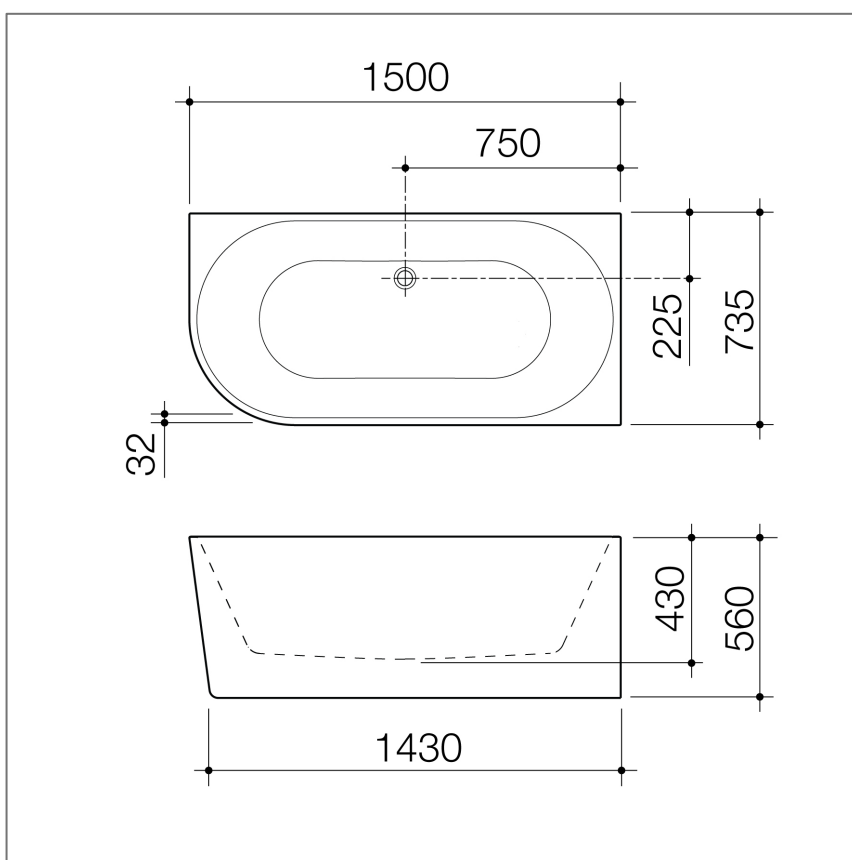

CAROMA

Urbane II 1500 Right Hand Corner Back to Wall Bath (UII5RHCW)

COMPLETE URBANE COLLECTION CORNER BACK TO WALL BATH SKU RANGE

UII5LHCW	URBANE II 1500 Left Hand Corner Back To Wall Bath
UII5LHCWOF	URBANE II 1500 Left Hand Corner Back To Wall Bath with Overflow
UII5RHCW	URBANE II 1500 Right Hand Corner Back To Wall Bath
UII5RHCWOF	URBANE II 1500 Right Hand Corner Back To Wall Bath with Overflow
UII7LHCW	URBANE II 1700 Left Hand Corner Back To Wall Bath
UII7LHCWOF	URBANE II 1700 Left Hand Corner Back To Wall Bath with Overflow
UII7RHCW	URBANE II 1700 Right Hand Corner Back To Wall Bath
UII7RHCWOF	URBANE II 1700 Right Hand Corner Back To Wall Bath with Overflow